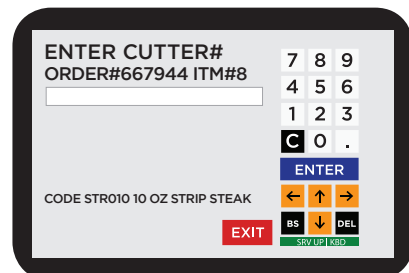

PERF CM
964024
NET WEIGHT
0.74 LB
KEEP REFRIGERATED OR FROZEN
PACK DATE **15244**
Box 1/1 ORD# 4325456 ITM 1

SOFTWARE DEISGNERD FOR PLANT WORKERS

GOOD DATA IS GOOD BUSINESS

Replace old, cumbersome labeling systems with iPad labeling stations

Scan cut slips and pick slips to ensure proper fulfillment

Enter cutter numbers during packing to collect and report on cutting labor

Case labels include customer name and routing number

Works with any scale!
Real-time data collection and weight tolerance verification